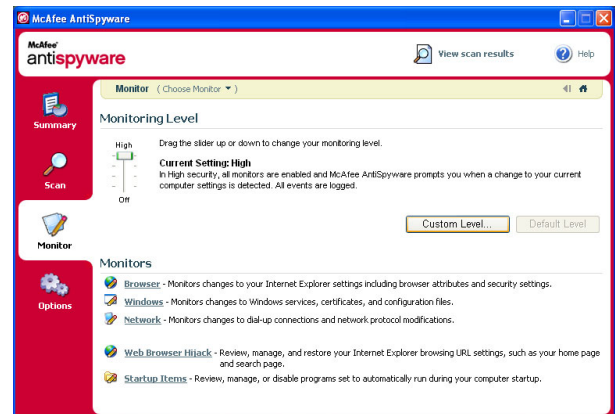

Detect and prevent harmful programs

Like many people, you probably use your PC for tasks like managing your budget, doing your taxes, creating a resume, and storing your digital photos. In helping you manage your digital lifestyle, your PC can become a digital fingerprint of who you are – and a target for identity thieves. AntiSpyware runs in the background to detect and prevent unwanted, harmful programs, alerting you when these programs are detected on your PC.

- → Detects a wide range of potentially unwanted programs, including known spyware, Trojans, key loggers, and dialers.
- → Customize your scans to run right now or as a scheduled scan, when and how you want.
- → Automated, daily signature updates help keep your PC protected from recently discovered spyware threats.

Protect your online security

Spyware can actually lower your PC's built-in security settings to allow unhindered installation of programs, or grant unrestricted access to files, system resources, browser settings, and Internet bandwidth. AntiSpyware continuously monitors these sensitive areas for changes and alerts you when a change occurs.

McAfee AntiSpyware continually monitors your PC for changes to your security settings, system files, and registry entries.

- → Monitors your Internet security settings alerting you when security settings, such as turning off security alerts, are made.
- → Detects changes to your browser settings including changes to your home page or search page.
- → Detects changes to your system files such as your system definition file or startup programs.