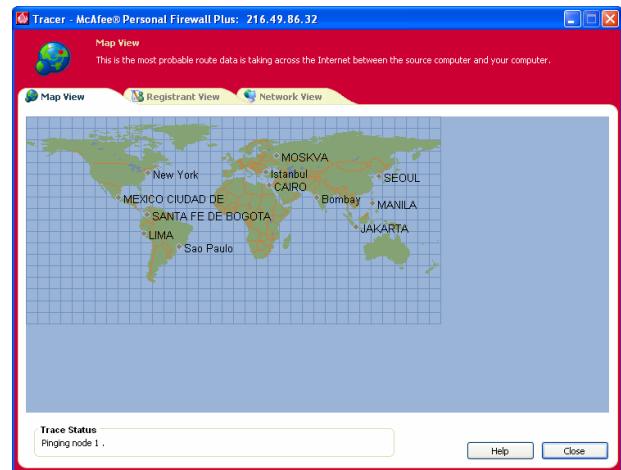

Control access to your computer

When you connect to the Internet without a firewall, you're vulnerable to hacker attacks. Hackers can steal your credit card numbers, tax records and passwords, or even disable your PC completely. They can also remotely install programs that capture and send your personal information over the Internet. With its intelligent monitoring of Internet traffic, Personal Firewall Plus prevents unwanted inbound and outbound connections, keeping your information – and your PC – safe.

- → **Complete inbound and outbound protection** for safe Internet access.
- → **Pre-set security levels**, ranging from 'open' to 'lockdown', allow you to quickly configure your firewall settings
- → **Advanced outbound access controls** for granting an application Internet access, for a specified session only, or for the complete, immediate lockdown of your Internet connection if you suspect an attack is taking place.

Identify the source of attacks

Hackers can try to break into your PC from anywhere in the world. With easy-to-read, activity maps, Personal Firewall Plus identifies the source of potentially hostile attacks. And to help you stay safe from future attacks, Personal Firewall Plus is the only firewall integrated with HackerWatch.org, a site dedicated to providing additional information on hackers and self-testing tools.

McAfee Personal Firewall Plus visual trace helps track the source of a potential hacker attempt.

- → **Hackerwatch.org integration** links to an anti-hacking database and Worldwide Hacker Activity Map, offering tips on responding to specific attacks, self-testing tools and channels to notify online authorities of hacker events
- → **Logs unsolicited inbound connection attempts**, which can be viewed, sorted, and exported for delivery to third parties, such as ISPs.