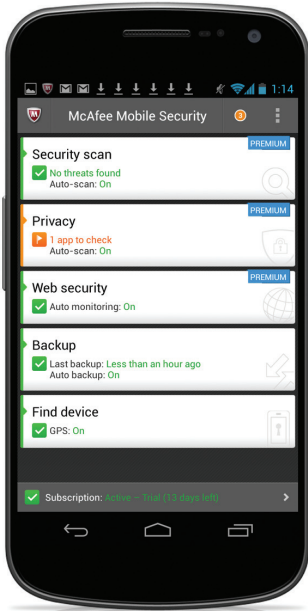

# McAfee Mobile Security

The ultimate protection for your mobile world, supports up to three devices.

Smartphone and tablets have become indispensable extensions of who you are and what you value—your family, personal contacts and pictures, and the freedom to work, shop, and bank wherever and whenever you choose. Like any other valuable, these devices need protecting—along with your identity and your privacy. And nothing protects your smartphones and tablets more easily or completely than the industry-leading McAfee® Mobile Security.

## Protect Yourself from Prying Eyes and Risky Apps

### Selectively share your apps

Easily set up different profiles to share your stuff with family and friends. Or, just, lock up any app with a 6-digit PIN.

### S.O.S

Automatically saves the last location of your device before it runs out of battery.