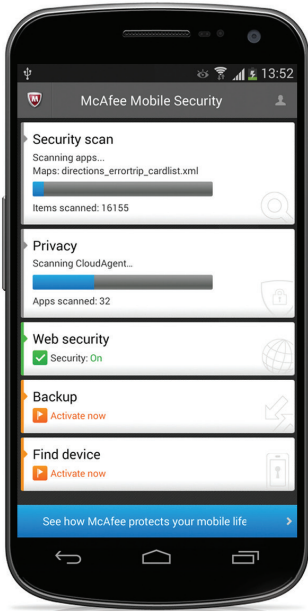

McAfee Mobile Security

The ultimate protection for your mobile world.

Smartphone and tablets have become indispensable extensions of who you are and what you value—your family, personal contacts and pictures, and the freedom to work, shop, and bank wherever and whenever you choose. Like any other valuable, these devices need protecting—along with your identity and your privacy. And nothing protects your smartphones and tablets more easily or completely than the industry-leading McAfee® Mobile Security.

Protect Yourself from Prying Eyes and Risky Apps

Selectively share your apps

Easily set up different profiles to share your stuff with family and friends. Or, just, lock up any app with a 6-digit PIN.

Know what your apps are up to

Block obnoxious spam

It's annoying, it infringes on your privacy, and now it's easy to eliminate. Our advanced filters stop spammers, incorrect numbers, and unwanted texts.

Track It, Lock It, and Wipe It if Lost or Stolen

Locate, track and send an alarm

Sometimes you just need a little help finding things. Locate your phone or tablet on a map using the remote management portal. Go ahead and remotely lock it until you can retrieve it. Or, you can activate an alarm to make it "scream."