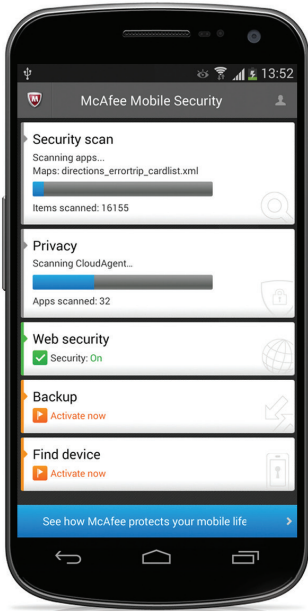

# McAfee Mobile Security

The ultimate protection for your mobile world.

Smartphone and tablets have become indispensable extensions of who you are and what you value—your family, personal contacts and pictures, and the freedom to work, shop, and bank wherever and whenever you choose. Like any other valuable, these devices need protecting—along with your identity and your privacy. And nothing protects your smartphones and tablets more easily or completely than the industry-leading McAfee® Mobile Security.

## Protect Yourself from Prying Eyes and Risky Apps

### Selectively share your apps

Easily set up different profiles to share your stuff with family and friends. Or, just, lock up any app with a 6-digit PIN.

### Locate, track and send an alarm

Sometimes you just need a little help finding things. Locate your phone or tablet on a map using the remote management portal. Go ahead and remotely lock it until you can retrieve it. Or, you can activate an alarm to make it "scream."