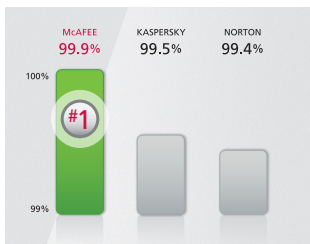

# McAfee Total Protection 2011

Ultimate, award-winning PC and online security for total peace of mind

#1 in threat detection of viruses, spyware, and other malware\*

\*AV-Test.org malware detection results published in *ComputerBild* magazine (Issue 26, 12/05/09). McAfee detection rates are a result of the innovative detection capabilities of McAfee Active Protection.